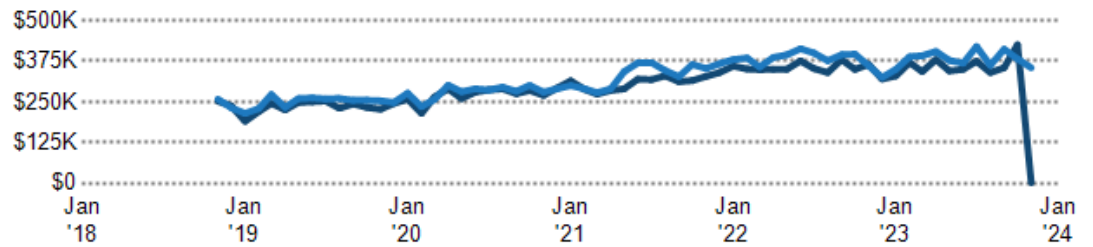

Neighborhood: Housing Stats and Charts

	Powder Springs	Cobb County	Georgia	USA
Median Estimated Home Value	$385K	$444K	$360K	$360K
Estimated Home Value 12-Month Change	+3.8%	+4.2%	+3.7%	+4.2%
Median List Price	$450K	$450K	$392K	–
List Price 1-Month Change	+4.7%	-1.2%	+0.4%	–
List Price 12-Month Change	+4.7%	+5.9%	+4.4%	–
Median Home Age	29	34	35	42
Own	78%	66%	65%	65%
Rent	22%	34%	35%	35%
$ Value of All Buildings for which Permits Were Issued	–	$582M	$11.6B	$307B
% Change in Permits for All Buildings	–	+13%	+12%	+13%
% Change in $ Value for All Buildings	–	-16%	+9%	+10%

Median Sales Price vs. Sales Volume

This chart compares the listings and public records sales price trend and sales volume for homes in an area.

Data Source: Public Record and Listing data

Update Frequency: Monthly

- Median Sales Price Public Records
- Median Sales Price Listings
- Sales Volume Public Records
- Sales Volume Listings

Median Sales Price