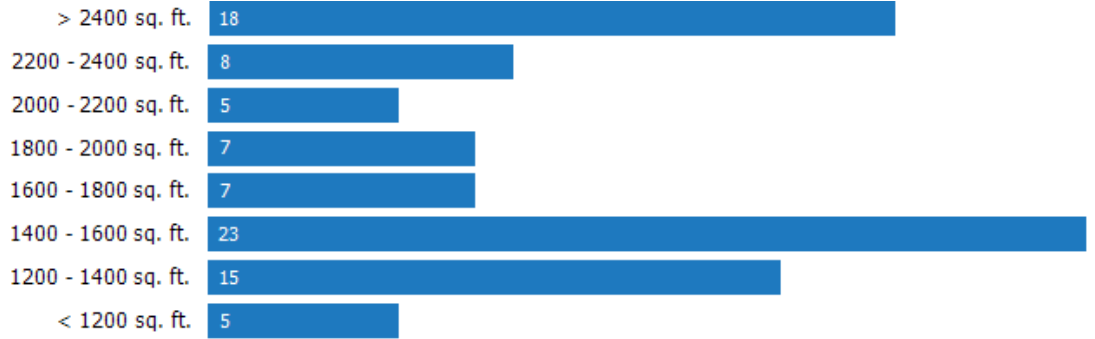

Size of Homes Sold

This chart shows the distribution of homes reported sold in the past three months of different sizes in the area of your search.

Data Source: Public records data
Update Frequency: Daily

Sales Count By Living Area