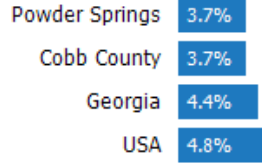

Education Levels of Population

This chart shows the educational achievement levels of adults in an area, compared with other geographies.

Data Source: U.S. Census American Community Survey via Esri, 2021

Update Frequency: Annually

Less Than 9th Grade