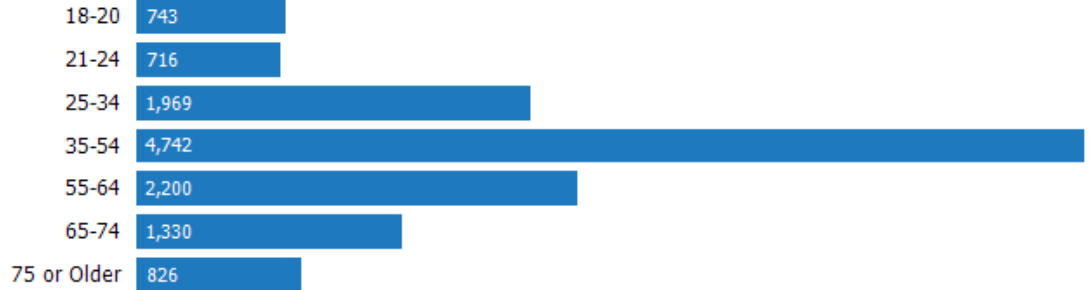

Population of Adults by Age Group

This chart shows the distribution of the population of adults by age range — from 18 to 75-plus — in the area of your search.

Data Source: U.S. Census

Update Frequency: Annually

■ Powder Springs