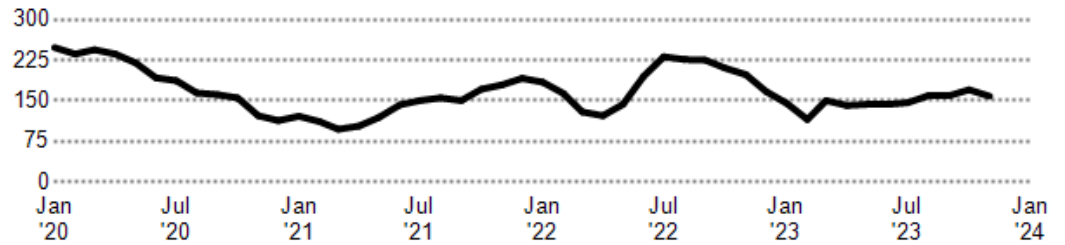

Data Source: Public Record and Listing data

Update Frequency: Monthly

■ Median List Price
■ Listing Volume

Median List Price

Listing Volume

Price Range of Comps Sold

This chart shows the distribution of homes reported sold in the past three months within different price ranges in the area of your search. The amount shown for the subject property is sold data where available, or the property's estimated value when sales data is unavailable (such as a non-disclosure state) or provided in range format.