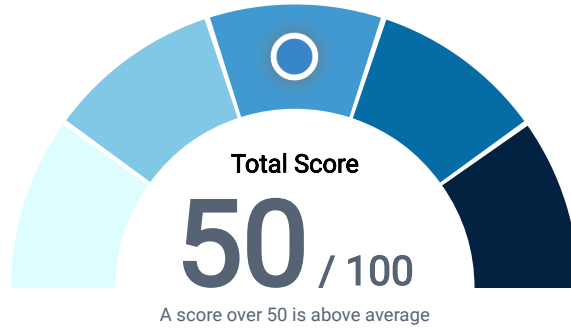

AARP Livability™ Index for 30127

This chart rates the overall livability of a selected ZIP code on a scale from 0 to 100. AARP Livability™ is a trademark of AARP Inc.

Data Source: [AARP](#)

Update Frequency: Annual

Housing	47
Affordability & Access	
Neighborhood	46
Access to Life, Work & Play	
Transportation	31
Safe & Convenient Options	
Environment	64
Clean Air & Water	
Health	52
Prevention, Access & Quality	
Engagement	54
Civic & Social Involvement	
Opportunity	59
Inclusion & Possibilities