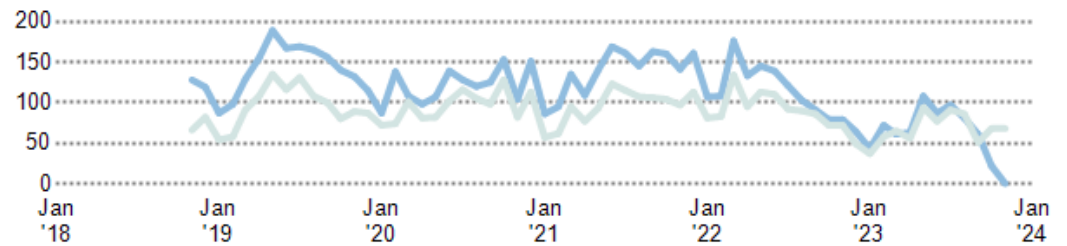

Sales Volume