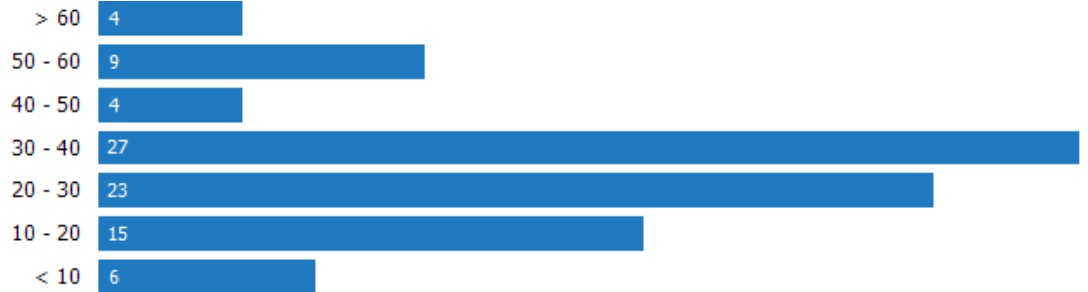

Age Range of Comps Sold

This chart shows the distribution of homes reported sold in the past three months of different age ranges in the area of your search.

Data Source: Public records data
Update Frequency: Daily

Sales Count by Age of House