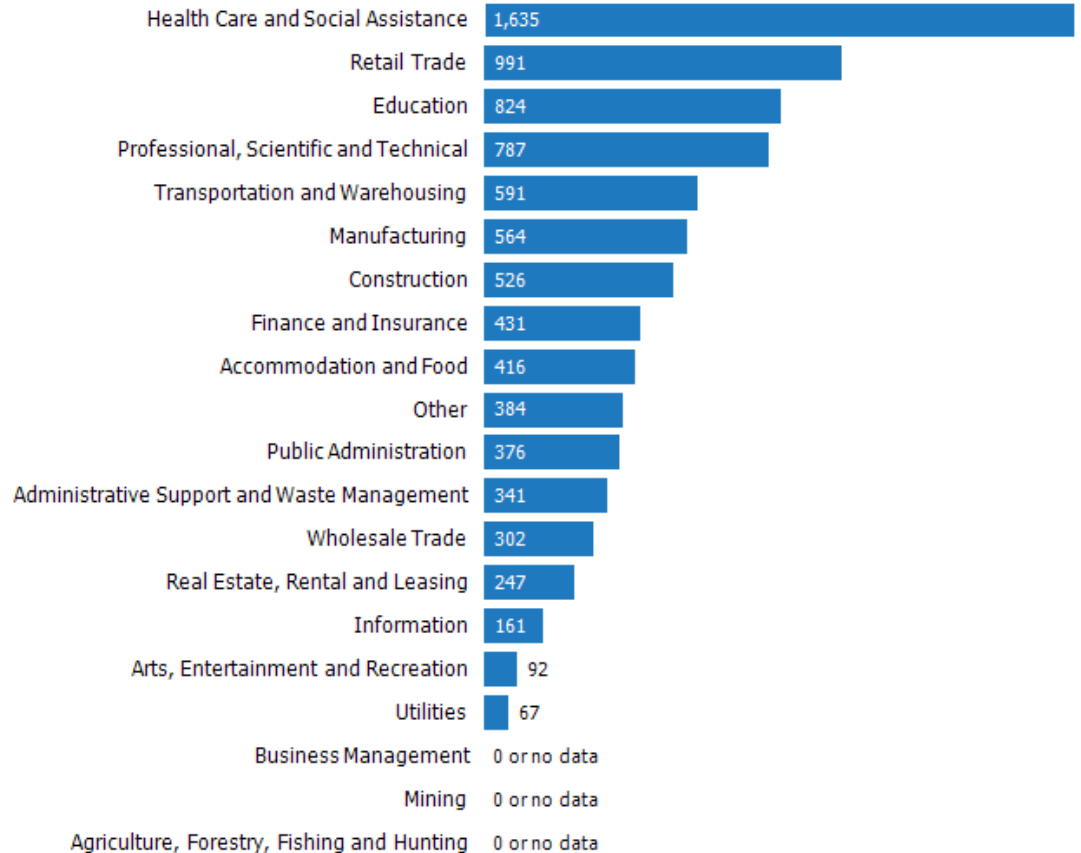

Unemployment Rate

This chart shows the unemployment trend in the area of your search. The unemployment rate is an important driver behind the housing market.

Data Source: Bureau of Labor Statistics

Update Frequency: Monthly

Occupational Categories

This chart shows categories of employment within an area.

Data Source: U.S. Census

Update Frequency: Annually

Neighborhood: Quality of Life Stats and Charts

Quality of Life in 30127